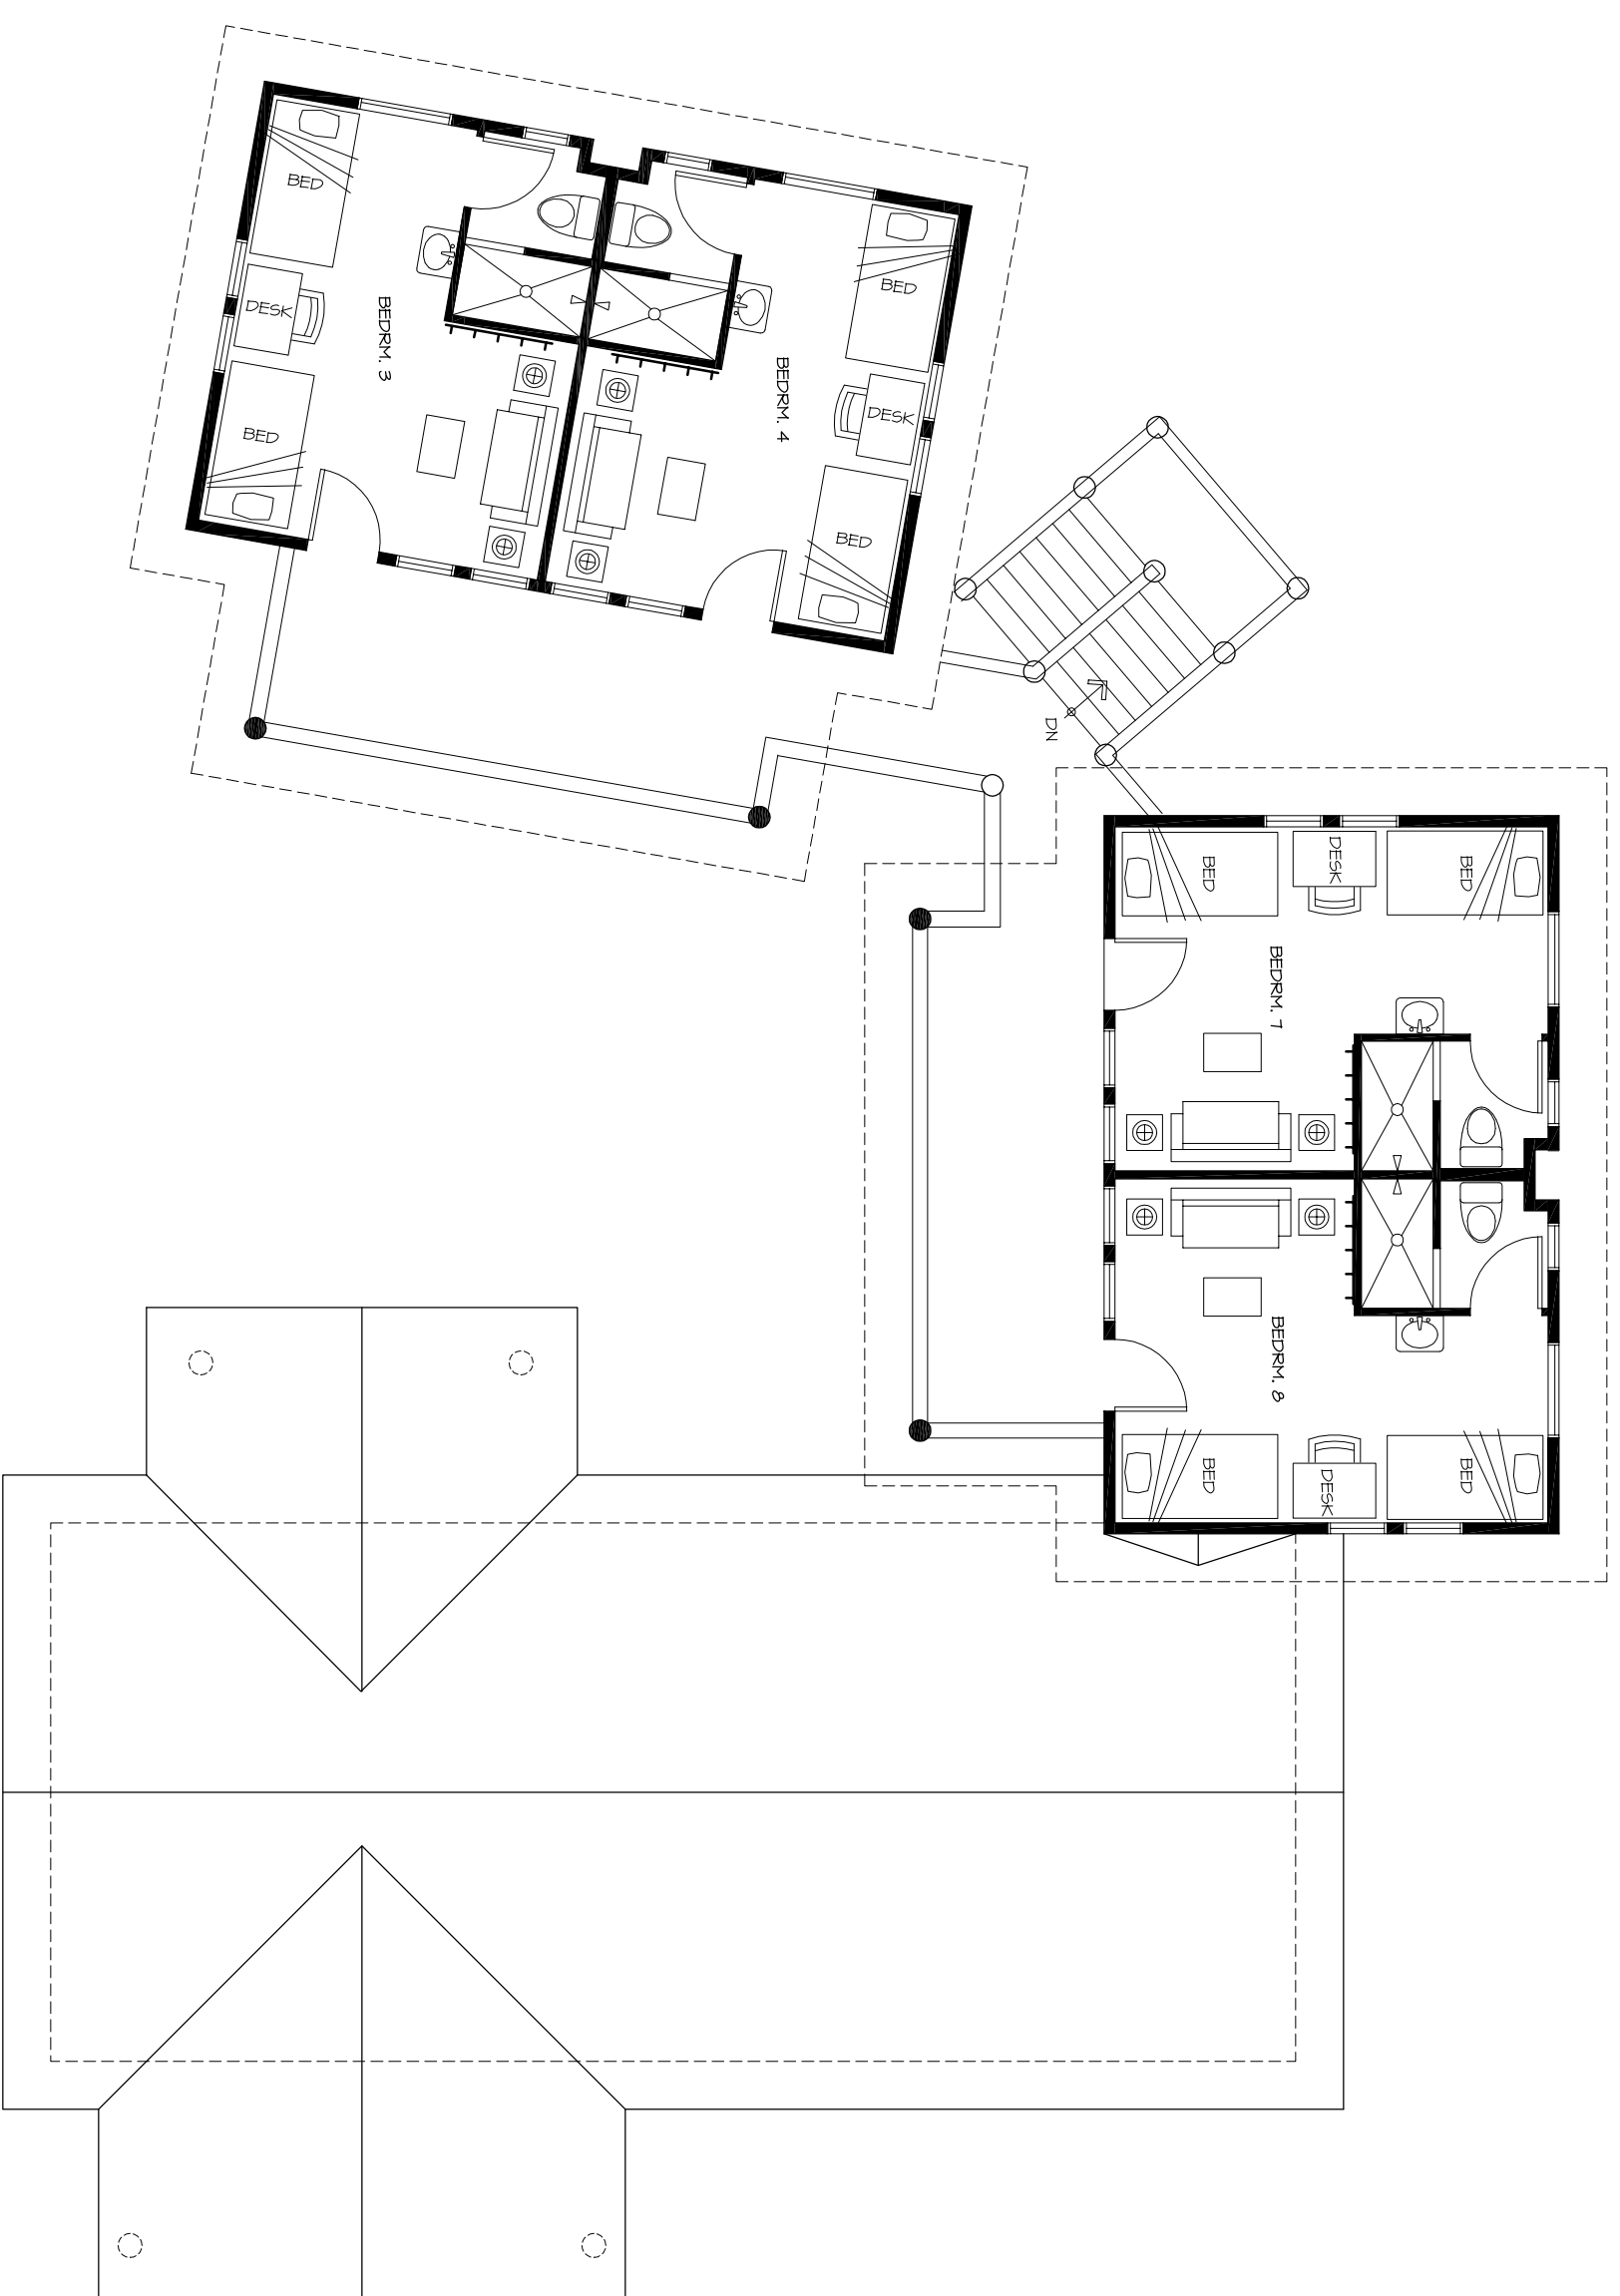

BERESTROM LODGE
FIRST FLOOR PLAN
2305 S.F.

BERESTROM LODGE
SECOND FLOOR PLAN
1140 S.F.

1/8" = 1'-0"